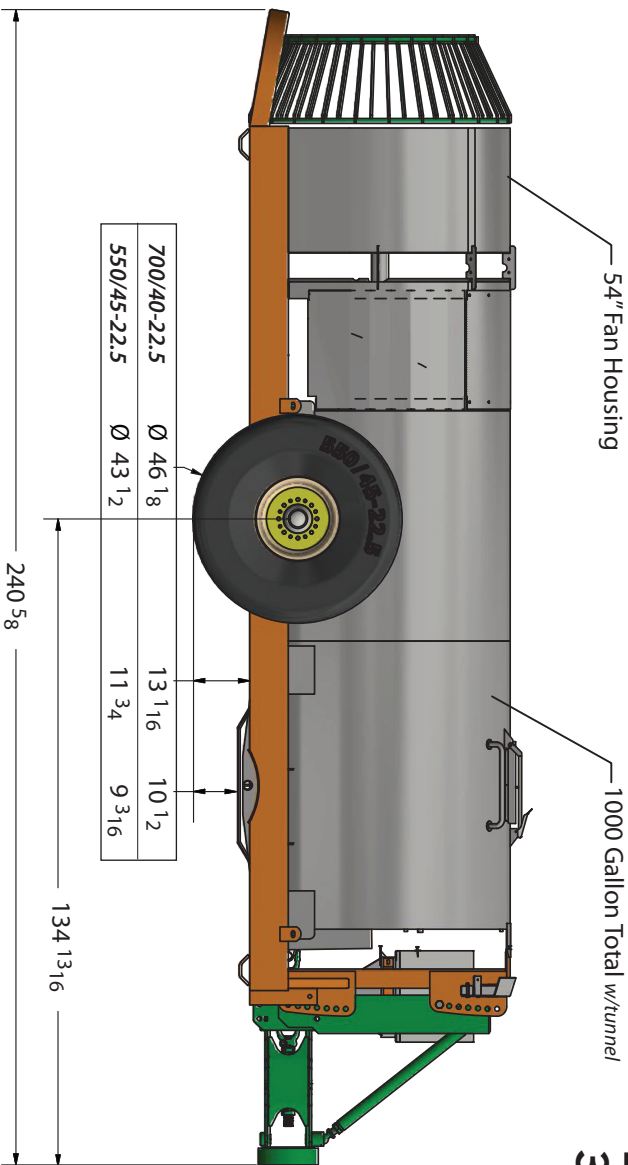

REARS

Powerblast: 1054LP 1254LP compare

Model 1054LP
1000 gallon
38" fan

Left & Upper Right: 1000 gallon tank; Banner Eye Accessory installed; 550/45-22.5 tires
Lower Right: 1000 gallon tank; Rotating Fan Screen Accessory; Top Air Volute Accessory; 700/40-22.5 tires

Model 1254LP
1200 gallon
38" fan

Above: Tire comparison on 1200 gal tanks; 700/40-22.5 at left, 550/45-22.5 right
Right: 1200 gallon tank; 700/40-22.5 tires

Large tank capacity with low profile design for improved operation efficiency: a volume evolution of Rears high performance Powerblast sprayer series. For more information about Powerblast models and accessories, call for a brochure. ➔

For more information or dealer location, please call 800.547.8925

Model 1054LP
1000 gallon
38" fan

Model 1254LP
1200 gallon
38" fan