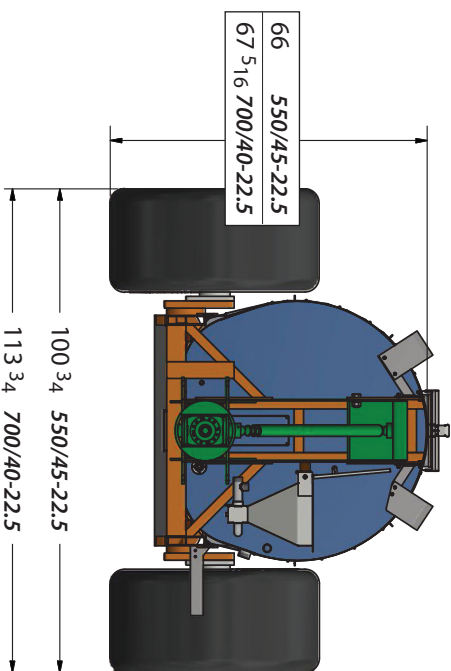

Model 1254LP
1200 gallon
38" fan