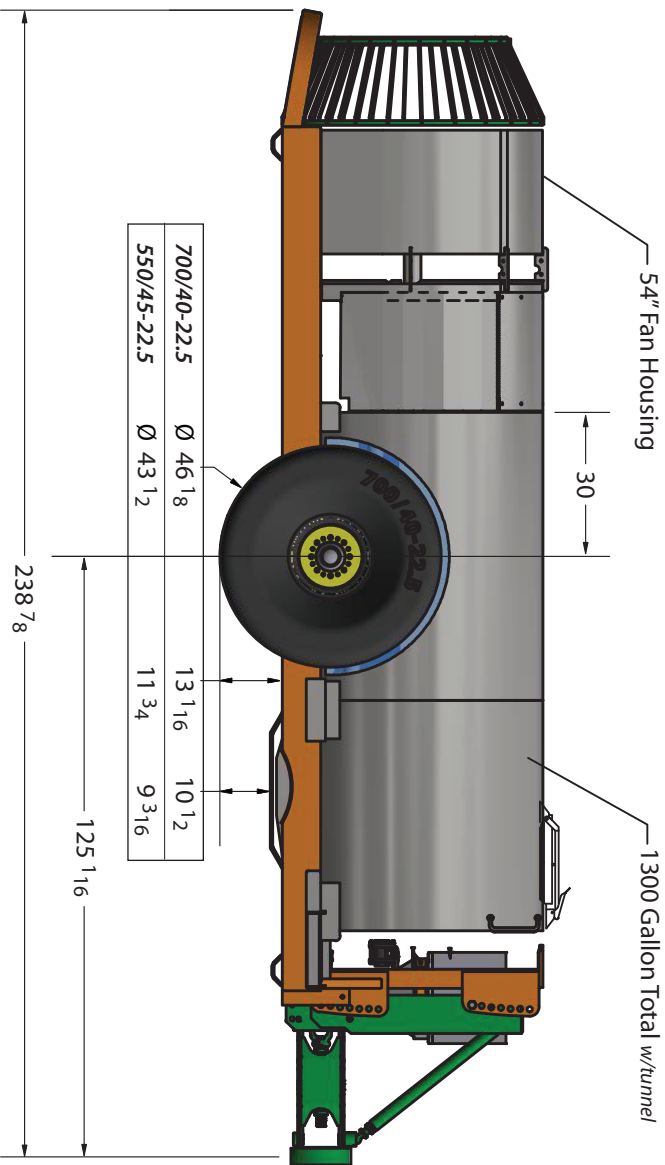

Model 1254LP
1200 gallon
38" fan